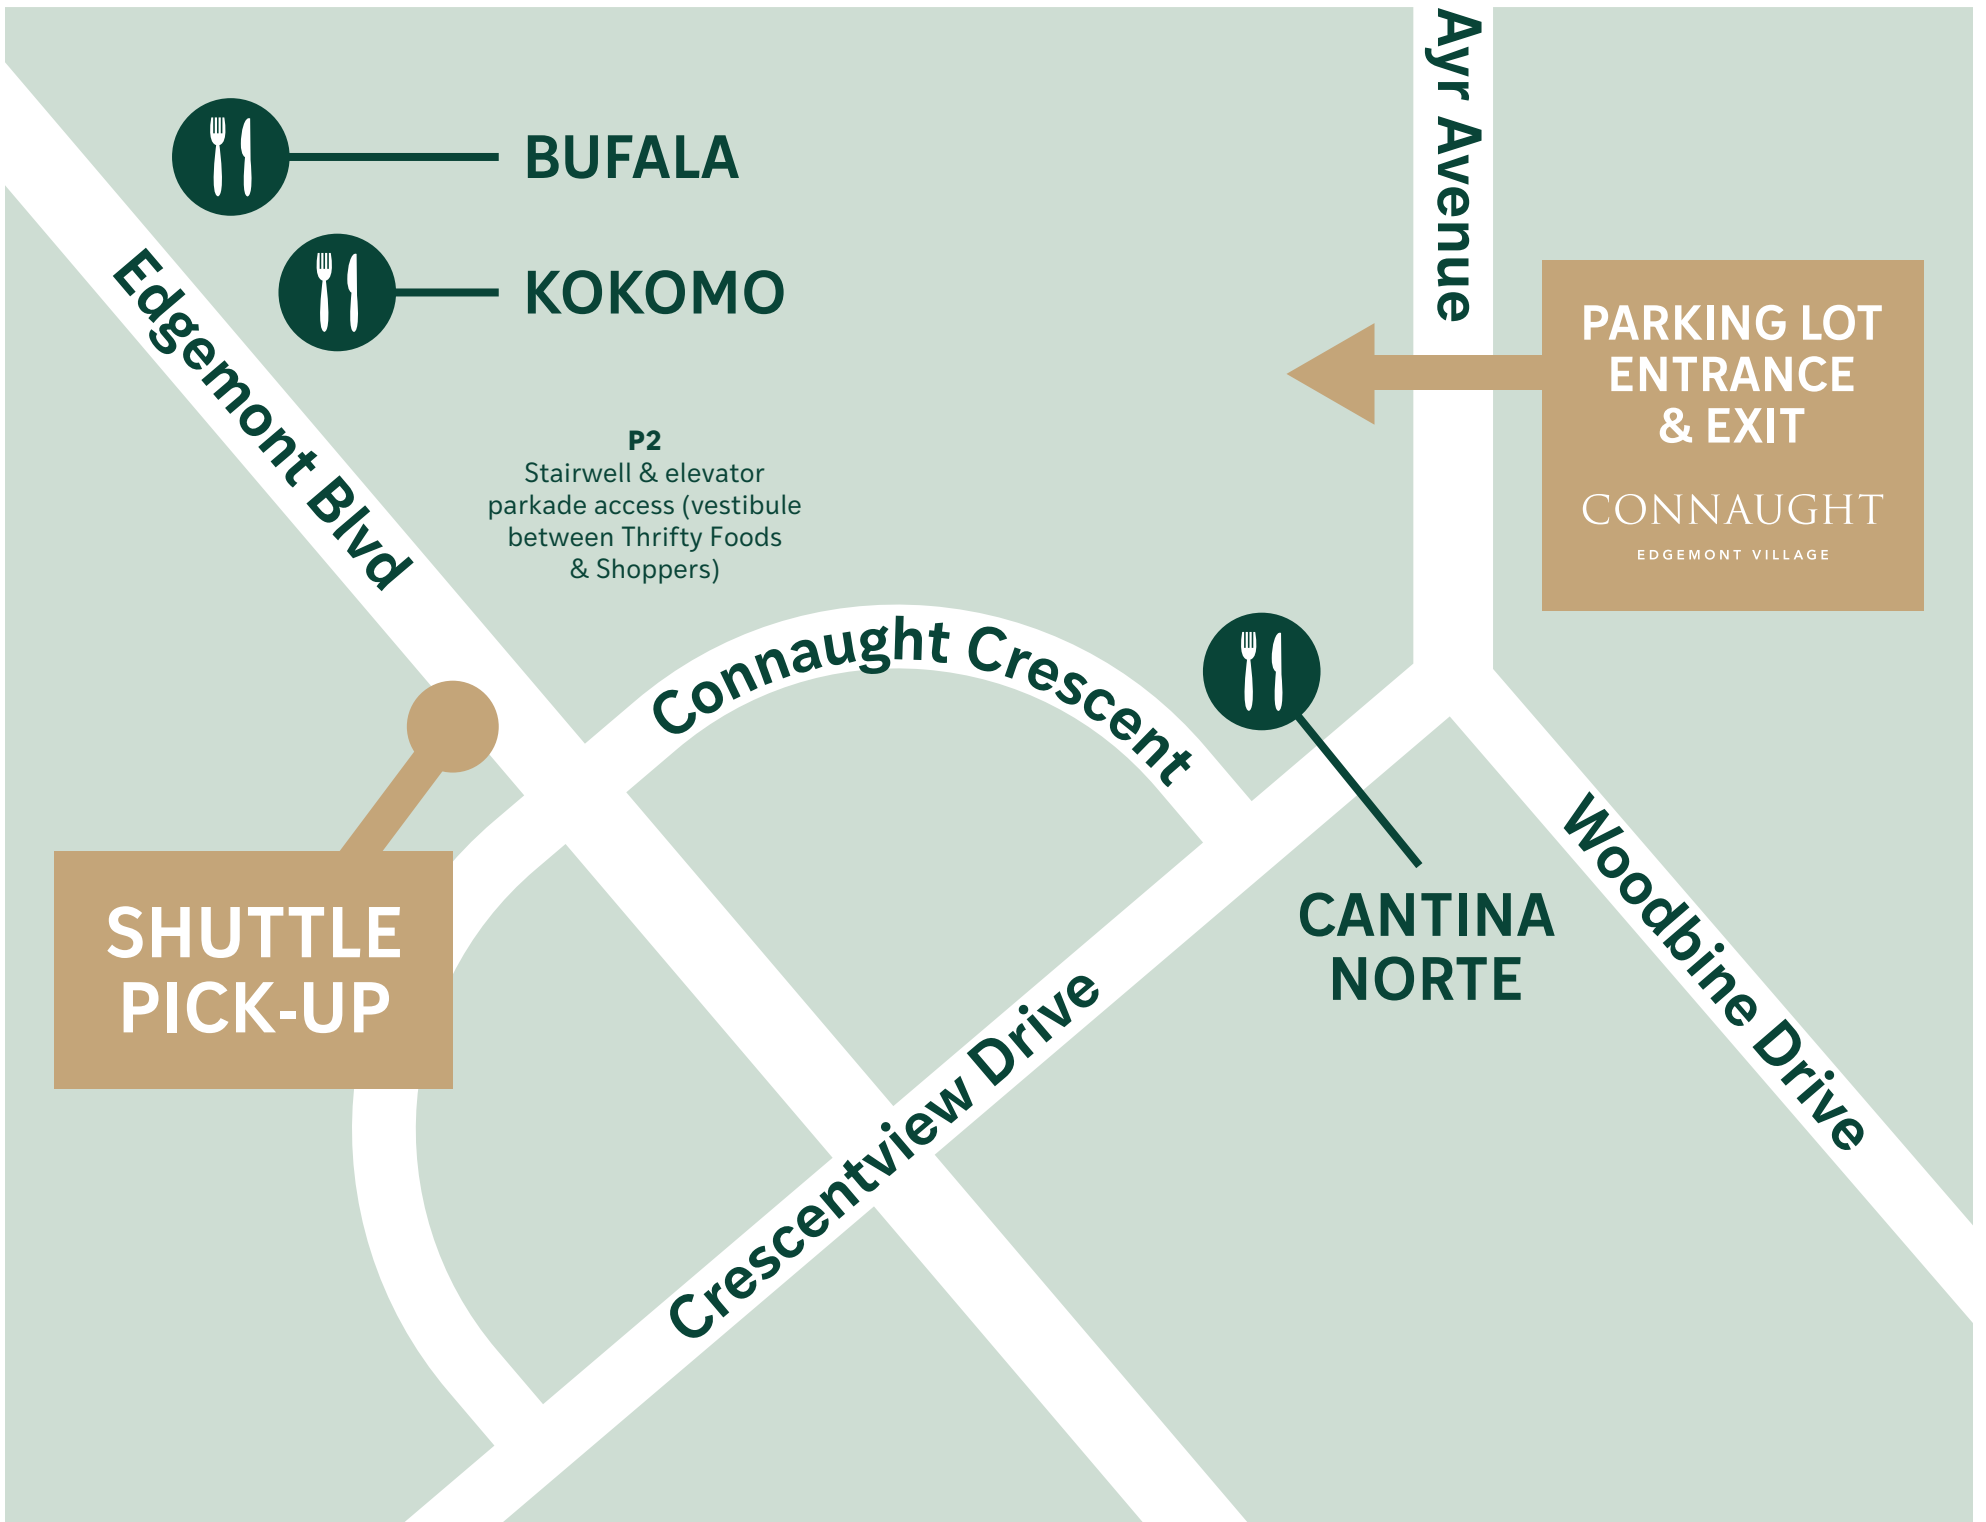

Shuttle Pick Up:

Across the street at the corner of Edgemont Boulevard
& Connaught Crescent. Last shuttle leaves Capilano at
9:30pm. First come, first served.

Ridgewood Drive

**PLEASE REMEMBER TO DISPLAY YOUR
PARKING PERMIT ON YOUR DASHBOARD**